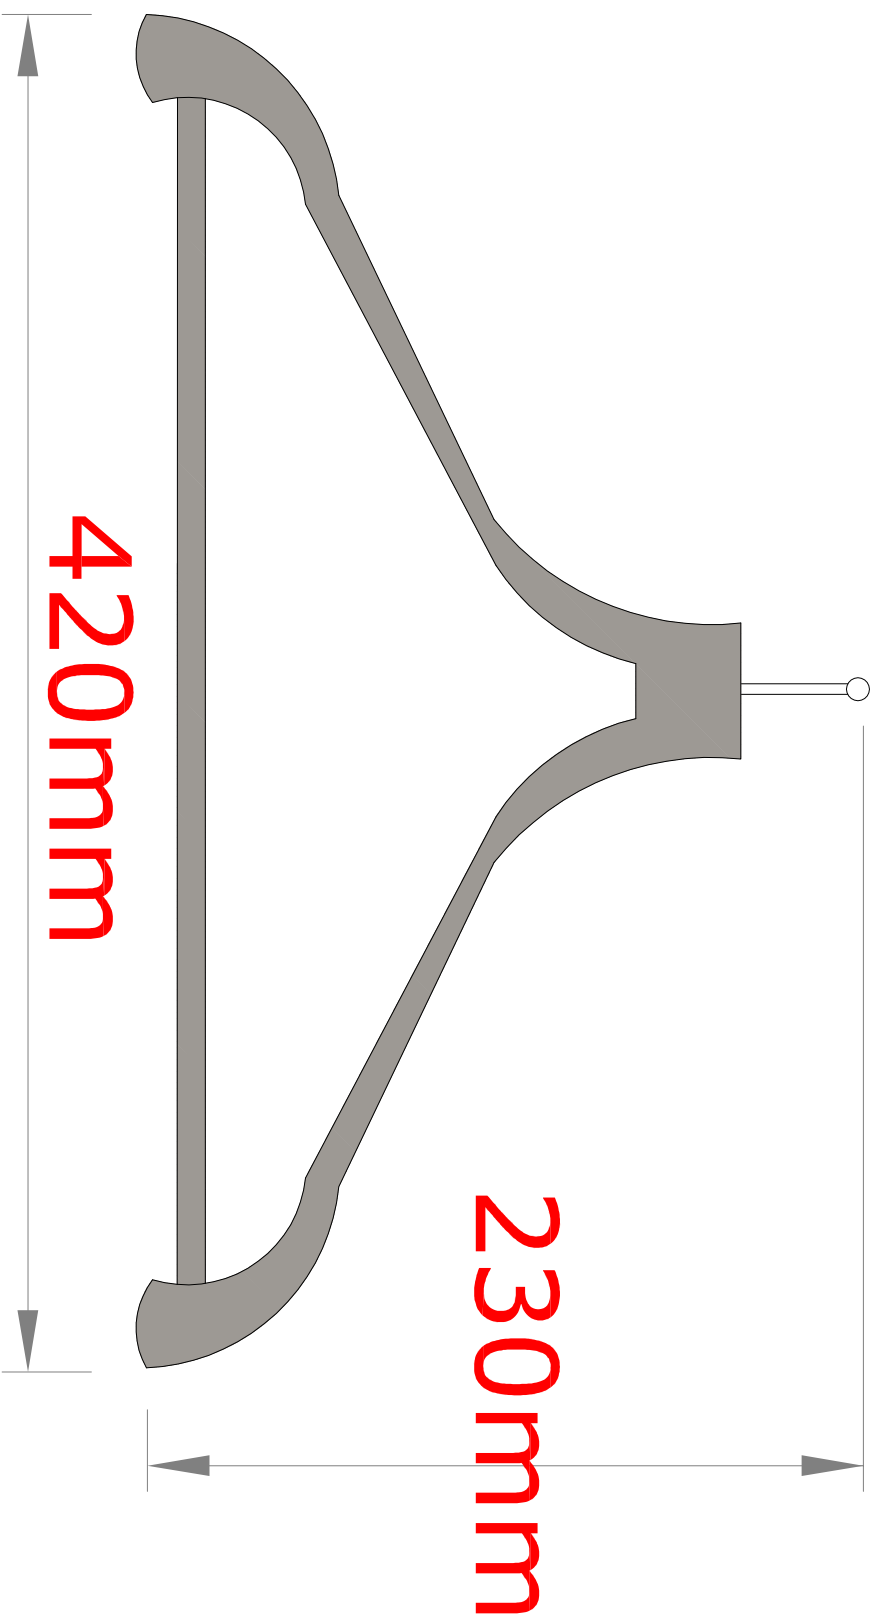

RFM LEISURE: Plastic Hanger

PRELIMINARY

REV	NO	DATE	BY

CLIENT:
RFM LEISURE STANDARD

PROJECT:
HANGER

DATE	DRAWING NO.	SCALE	DRAWN BY
21/01/2010		1:1	

RFM Leisure
Chilham Trading Estate,
Grovebury Road,
Leighton Buzzard,
Bedfordshire,
LU7 4TU, UK.
W: www.rfm.co.uk
E: +44 (0)870 287700
F: +44 (0)870 420 7819